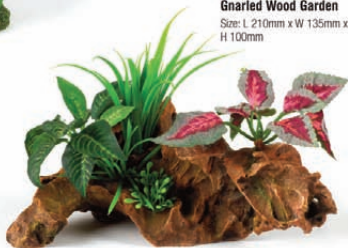

Driftwood Delights

More beautiful driftwood delights that create real atmosphere in a tank.

▲ **3040** **PACK: 1 unit**
Stump Pinnacle Garden
Size: L 175mm x W 130mm x
H 210mm

2920 **PACK: 1 unit** ▶
Driftwood Column
Size: L 160mm x W 120mm x
H 295mm
Fits Orb size: 60 litres

3025 **PACK: 1 unit** ▼
Gnarled Wood Garden
Size: L 210mm x W 135mm x
H 100mm

▼ **3084** **PACK: 1 unit**
Driftwood & Plants
Size: L 370mm x W 175mm x
H 105mm

NEW